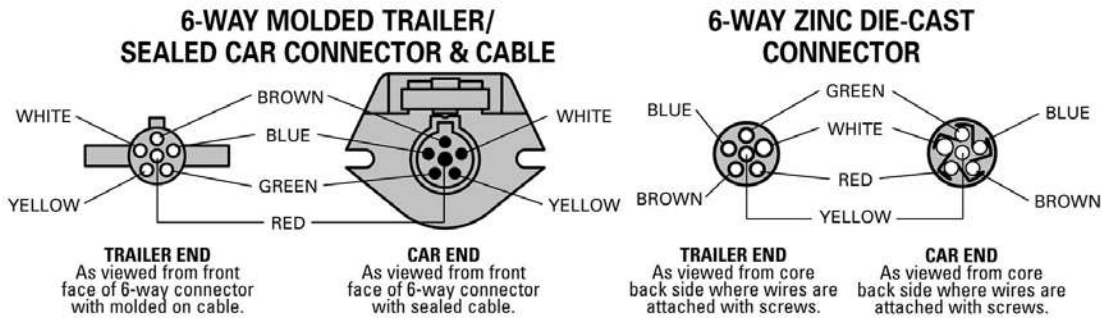

## 7-WAY CONNECTOR WIRING DIAGRAM

### 7 - WAY WIRING INDEX

Wire Color & Gauge	Molded Trailer/Sealed Car Connector Terminal	Thermo-Plastic/Metal Connector Terminal
White / 10 gauge	Common Ground	#1 Common Ground
Blue / 12 gauge	Electric Brake	#2 Electric Brake
Green / 14 gauge	Tail & License	#3 Tail & License
Black / 10 gauge	Battery Charge	#4 Battery Charge
Red / 14 gauge	Left Stop & Turn	#5 Left Stop & Turn
Brown / 14 gauge	Right Stop & Turn	#6 Right Stop & Turn
Yellow / 14 gauge	Center Auxiliary	#7 Center Auxiliary

### 6 - WAY WIRING INDEX

Wire Color & Gauge	Molded Trailer/Sealed Car Connector Terminal	Zinc Die-Cast Connector Terminal
White / 10/14 gauge	Common Ground	GD - Common Ground
Blue / 10/14 gauge	Electric Brake	S - Electric Brake
Green / 14 gauge	Right Stop & Turn	TM - Tail & License
Red / 10/14 gauge	Auxiliary	LT - Left Stop & Turn
Brown / 14 gauge	Tail & License	RT - Right Stop & Turn
Yellow / 14 gauge	Left Stop & Turn	A - Auxiliary