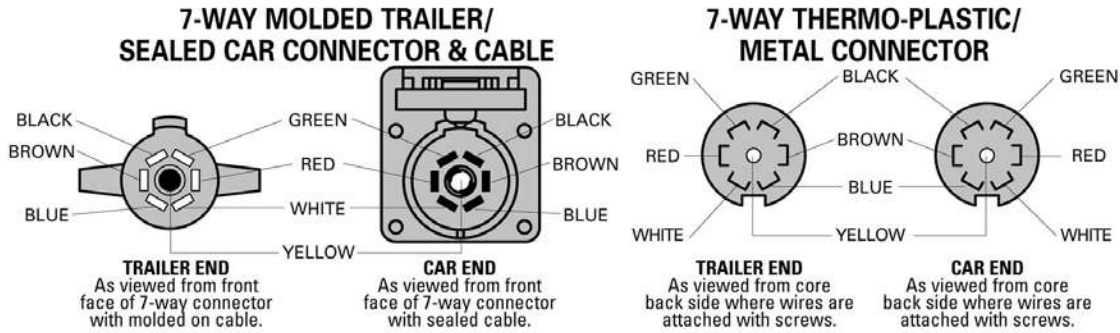

## 7-WAY CONNECTOR WIRING DIAGRAM

### 7 - WAY WIRING INDEX

Wire Color & Gauge	Molded Trailer/Sealed Car Connector Terminal	Thermo-Plastic/Metal Connector Terminal
White / 10 gauge	Common Ground	#1 Common Ground
Blue / 12 gauge	Electric Brake	#2 Electric Brake
Green / 14 gauge	Tail & License	#3 Tail & License
Black / 10 gauge	Battery Charge	#4 Battery Charge
Red / 14 gauge	Left Stop & Turn	#5 Left Stop & Turn
Brown / 14 gauge	Right Stop & Turn	#6 Right Stop & Turn
Yellow / 14 gauge	Center Auxiliary	#7 Center Auxiliary

### 6 - WAY WIRING INDEX

Wire Color & Gauge	Molded Trailer/Sealed Car Connector Terminal	Zinc Die-Cast Connector Terminal
White / 10/14 gauge	Common Ground	GD - Common Ground
Blue / 10/14 gauge	Electric Brake	S - Electric Brake
Green / 14 gauge	Right Stop & Turn	TM - Tail & License
Red / 10/14 gauge	Auxiliary	LT - Left Stop & Turn
Brown / 14 gauge	Tail & License	RT - Right Stop & Turn
Yellow / 14 gauge	Left Stop & Turn	A - Auxiliary